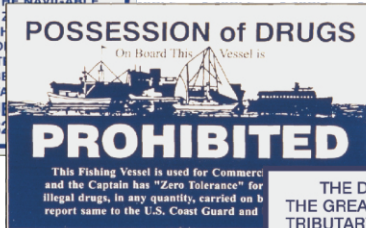

Mounts to any surface. Provides a great way to apply letters on difficult surfaces.

IDENT-I-KITS

Identify the controls in your boat with these elegant, professional looking labels with assorted readings. All Ident-I-Kits are made on 4-Mil vinyl overlaminated with clear polyester for extra durability.

- BB-1 - Bass Boat Control Labels
- BL-1 - Bass/Sail Boat Control Labels
- SL-1 - Cleat & Winch Labels
- SL-2 - Stowage Labels

**To Order Call: 773-772-5200 Fax: 847-805-9321
or See Your Local Distributor**

COMPLIANCE DECALS

DG-1
Illegal to Dump
Actual Size: 4.63" x 9.25"

DO-1
Discharge of Oil
Actual Size: 5" x 8"

PD-1
Possession of Drugs
Actual Size: 5" X 8"

All Compliance Decals are screen-printed on 4-Mil vinyl and easy to apply. Each plaque fits the dimensions required by law.