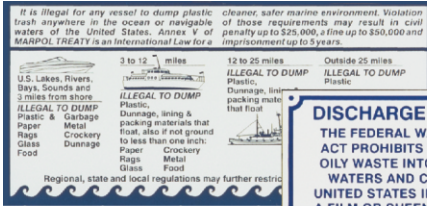

Mounts to any surface. Provides a great way to apply letters on difficult surfaces.

IDENT-I-KITS

Identify the controls in your boat with these elegant, professional looking labels with assorted readings. All Ident-I-Kits are made on 4-Mil vinyl overlaminated with clear polyester for extra durability.

- BB-1 - Bass Boat Control Labels
- BL-1 - Bass/Sail Boat Control Labels
- SL-1 - Cleat & Winch Labels
- SL-2 - Stowage Labels

**To Order Call: 773-772-5200 Fax: 847-805-9321
or See Your Local Distributor**

COMPLIANCE DECALS

DG-1
Illegal to Dump
Actual Size: 4.63" x 9.25"

DO-1
Discharge of Oil
Actual Size: 5" x 8"

PD-1
Possession of Drugs
Actual Size: 5" X 8"

All Compliance Decals are screen-printed on 4-Mil vinyl and easy to apply. Each plaque fits the dimensions required by law.